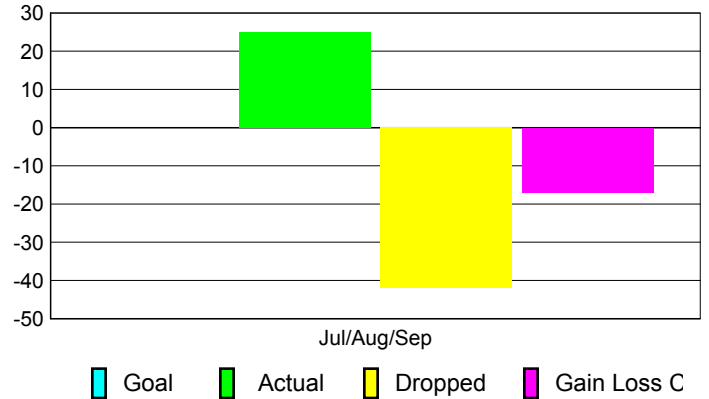

Club Results 2010-2011

Goal, New, Dropped, Gain/Loss

MEMBERSHIP

Membership Results
2010-2011

Membership
2009-2010

Month	Net Memb Goal	Actual New Memb	Actual Dropped Memb	Gain/Loss of Memb	Gain/Loss of Memb
Jul/Aug/Sep	0	25	-42	-17	3
Totals	0	25	-42	-17	3

Membership Results 2010-2011

Goal, New, Dropped, Gain/Loss

Comparison of Club Gain/Loss

Current Year Compared to the Previous Year

Comparison of Membership Gain/Loss

Current Year Compared to the Previous Year