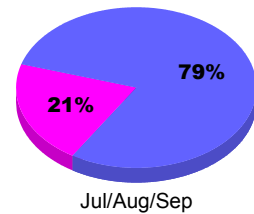

Club Results 2010-2011

Goal, New, Dropped, Gain/Loss

MEMBERSHIP

Membership Results
2010-2011

Membership
2009-2010

Month	Net Memb Goal	Actual New Memb	Actual Dropped Memb	Gain/Loss of Memb	Gain/Loss of Memb
Jul/Aug/Sep	0	25	-42	-17	3
Totals	0	25	-42	-17	3

Membership Results 2010-2011

Goal, New, Dropped, Gain/Loss

Comparison of Club Gain/Loss

Current Year Compared to the Previous Year

Comparison of Membership Gain/Loss

Current Year Compared to the Previous Year

YTD Status Quo Clubs 2010-2011

Status Quo Clubs Compared to Status Quo Members

Gender Comparison 2010-2011

Male Female